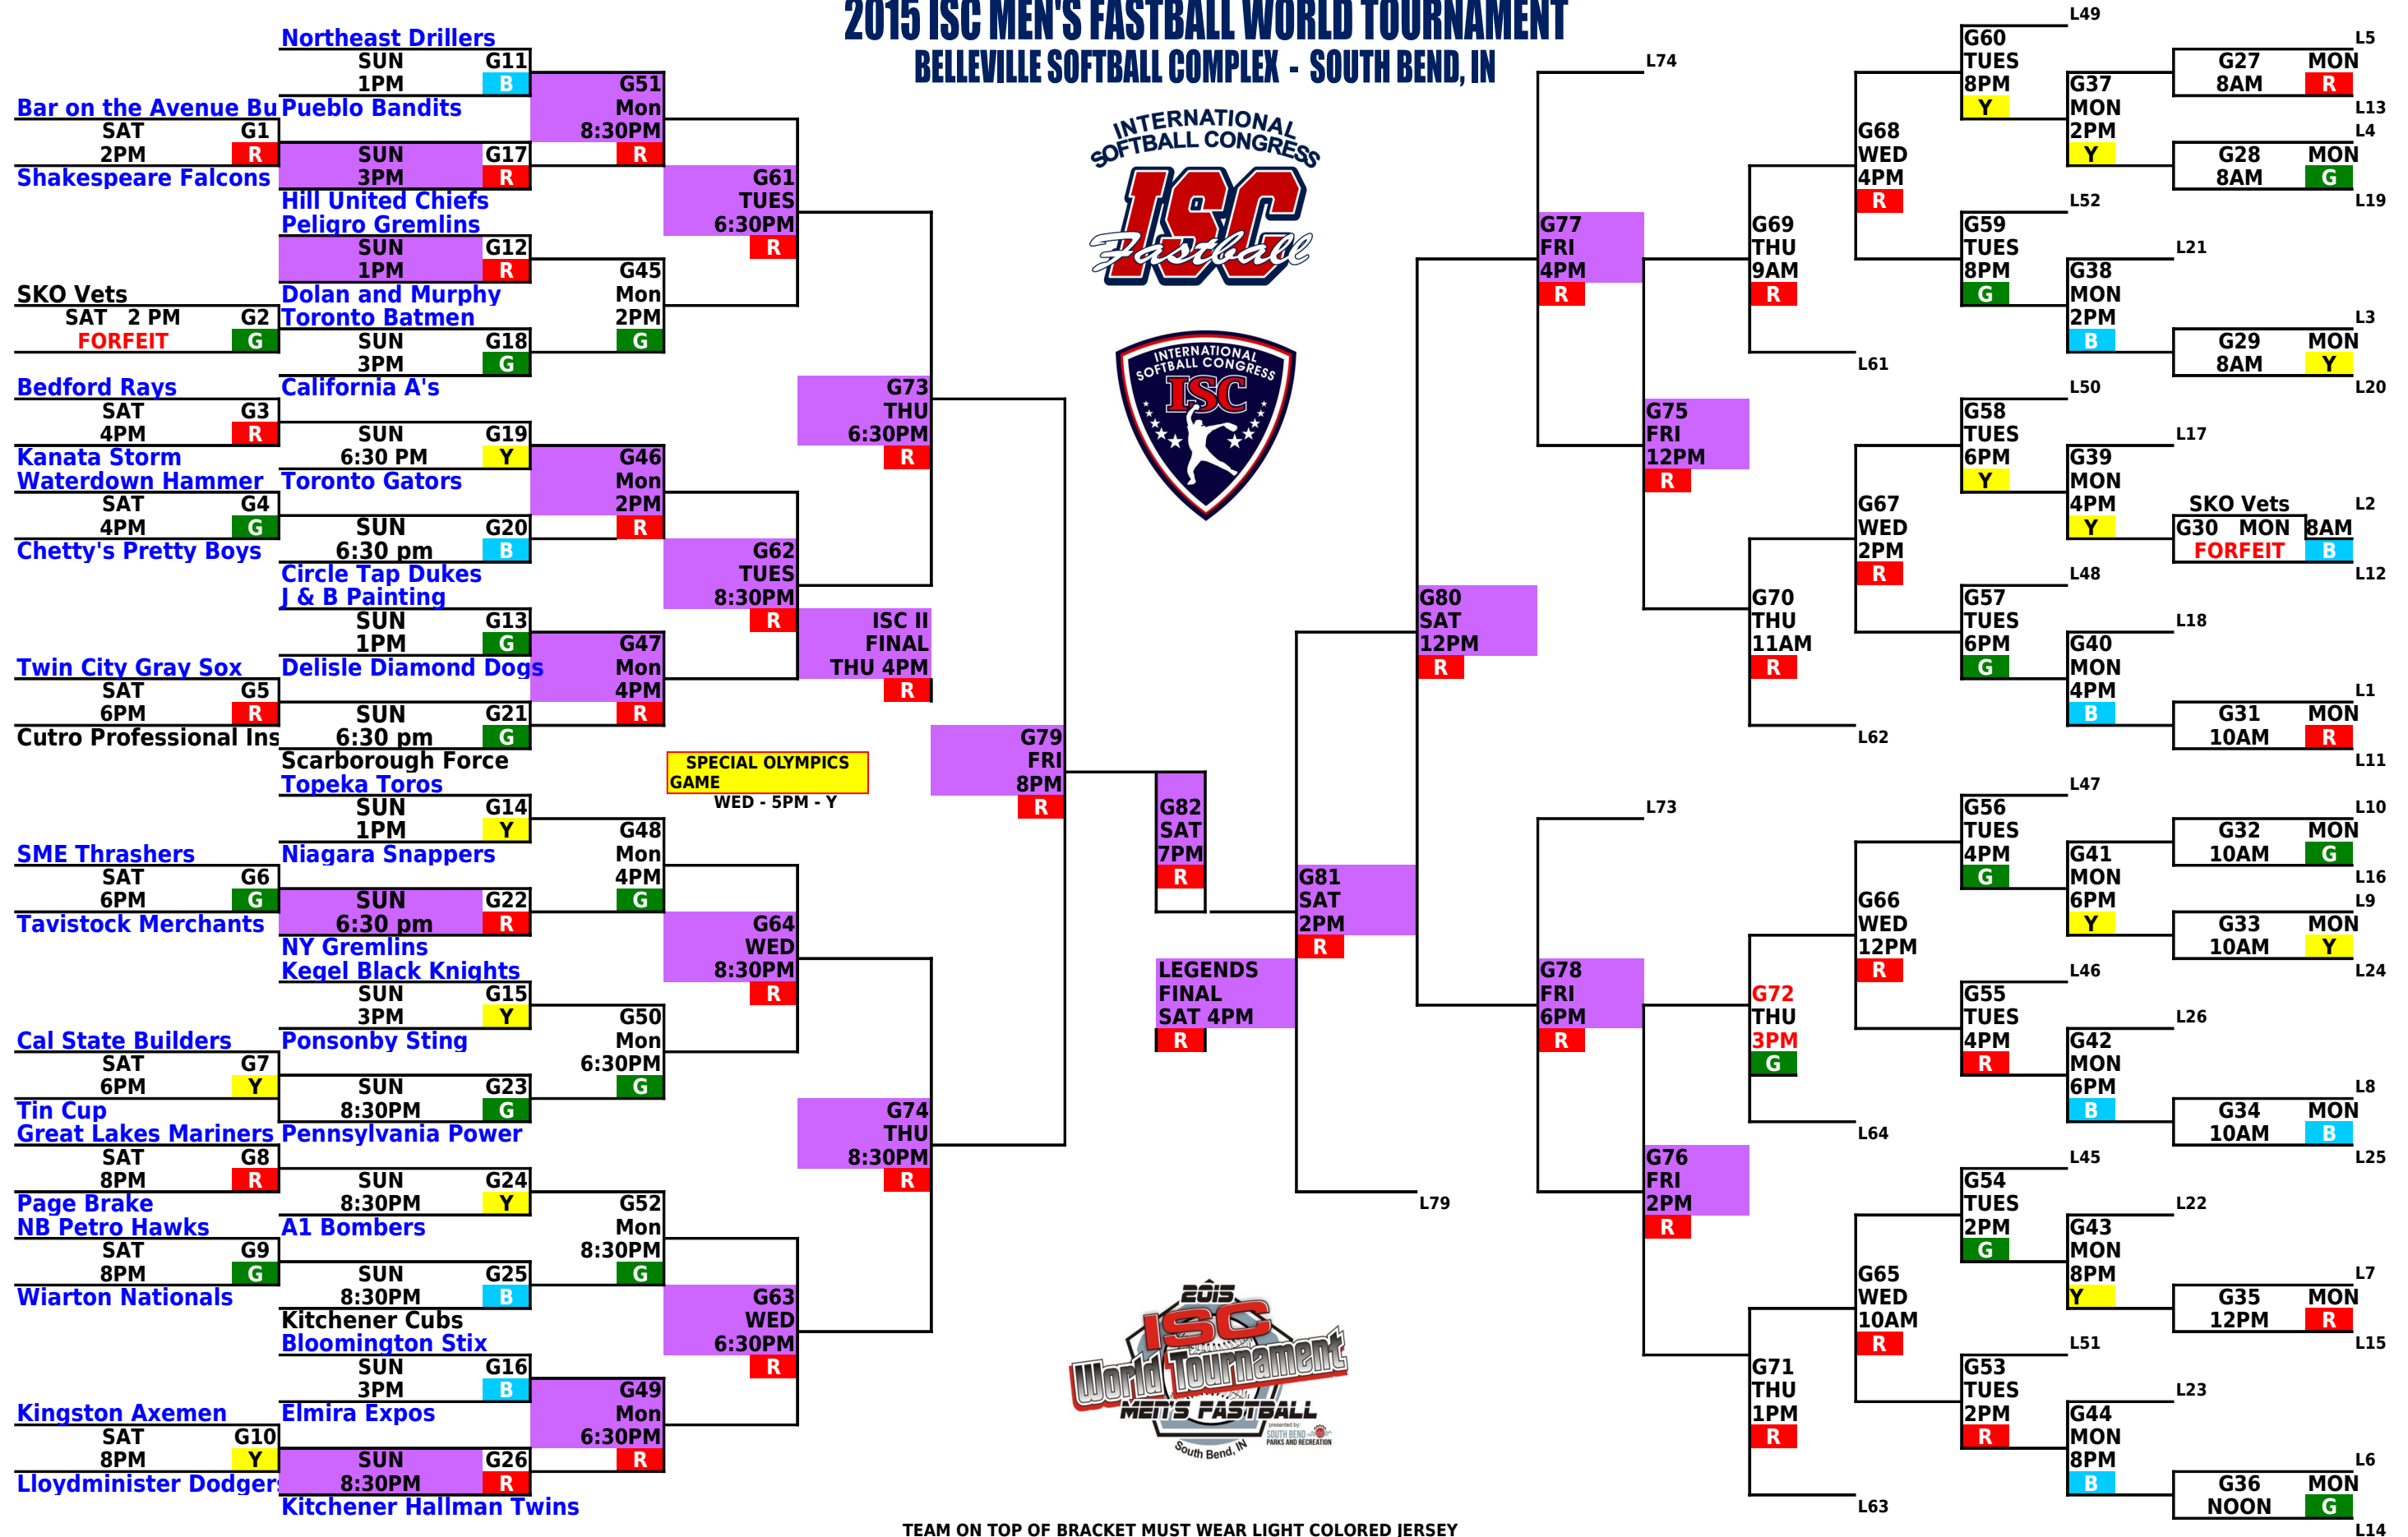

2015 ISC MEN'S FASTBALL WORLD TOURNAMENT

BELLEVILLE SOFTBALL COMPLEX - SOUTH BEND, IN

TEAM ON TOP OF BRACKET MUST WEAR LIGHT COLORED JERSEY
 R = RED FIELD - G = GREEN FIELD - Y = YELLOW FIELD - B = BLUE FIELD

ISC NETWORK SCHEDULE

Sunday **ISC Canada East blacks**

1 Blair	Joe	
3 Lance	Blair or Kyle	Go interview Gary
630 Kyle	Todd Martin	Jack Fireman, Terry Challis
830 Lance	Joe	Dean Holoien, Colin Abbott

Monday **ISC red**

2 Kyle	Joe	
4 Lance	Joe	
630 Blair	Todd Martin	
830 Kyle	Vahram	

Tuesday **ISC white**

630 Lance	Kyle	
830 Kyle	Joe	

Wednesday **BPB navy**

630 Lance	Joe	
830 Blair	Kyle	Brian Maguire

Thursday **ISC navy**

ISC II 4 Blair	Joe	
7 Kyle	Lance	
9 Lance	Joe	

Friday **BPB black**

12 Blair	Joe	
2 Lance	tbd	
4 Kyle	Joe	
6 Blair	tbd	
8 Kyle	Lance	

Saturday **ISC Network blue**

12 Kyle	Joe	
2 Lance	tbd	
Legends 4 Blair	Lance	
7 Kyle	tbd	